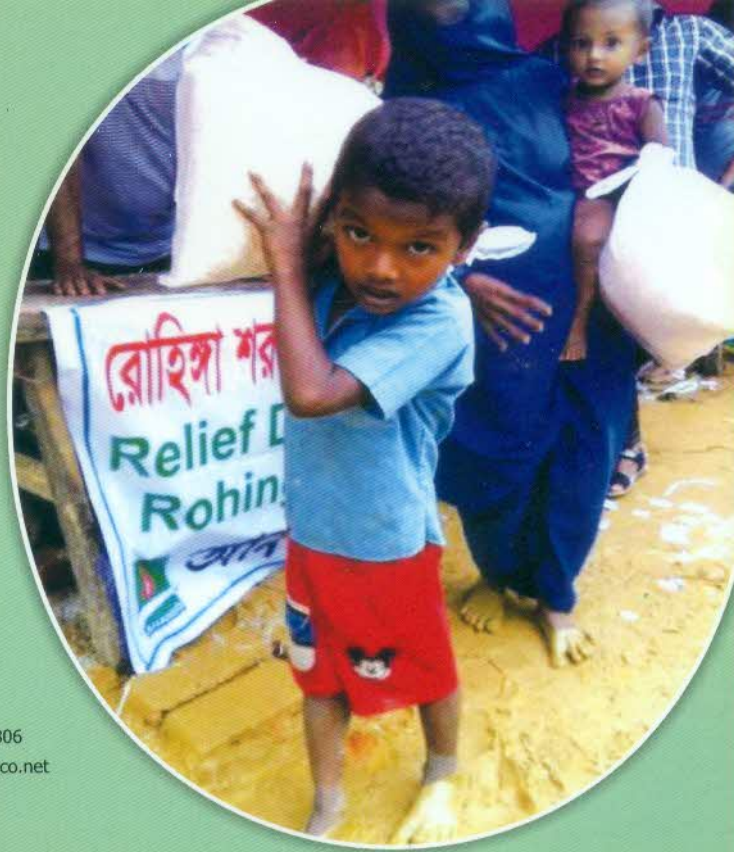

🌐 www.anando-bd.org

Rohingya Camp of Cox's Bazar

About Anando

Anando (Promotion of Culture and Youth Resource Development) has been involved in diverse development initiatives and interventions for more than 20 years in Bangladesh. Anando is a national, non-government, non-profit, neutral to any religion and voluntary development organization.

Rohingya Response

Ongoing Project

Integrated Service and Humanitarian Assistance for Vulnerable Rohingya Communities, in Cox's Bazar Bangladesh

- **Location** : Teknaf, Cox's Bazar.
- **Area Coverage** : Camp 24 (Leda A, B, C) & Camp 27 (A)
- **Beneficiary Coverage** : 8,178 Households
- **Project duration** : September 2018 – December 2019
- **Funded by** : Welthungerhilfe, Germany