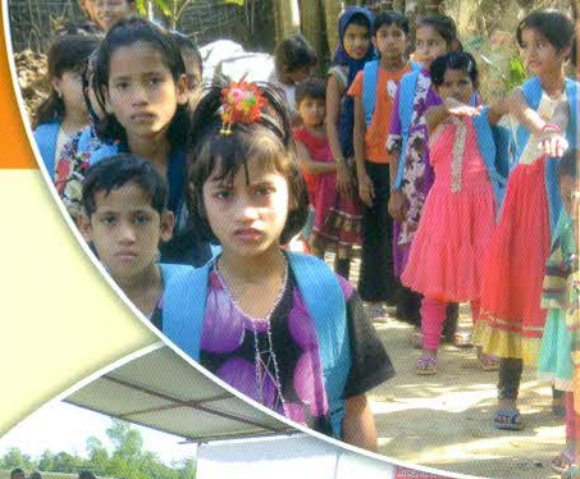

Stakeholders Coordination

- Refugee Relief and Repatriation Commission (RRRC) Camp In Charge (CIC)
- District Commissioner (DC), Upazila Nirbahi Officer(UNO)
- Local Community Leaders
- NGO Partner/ Sector working group
- National and International donor agency and UN Organisations