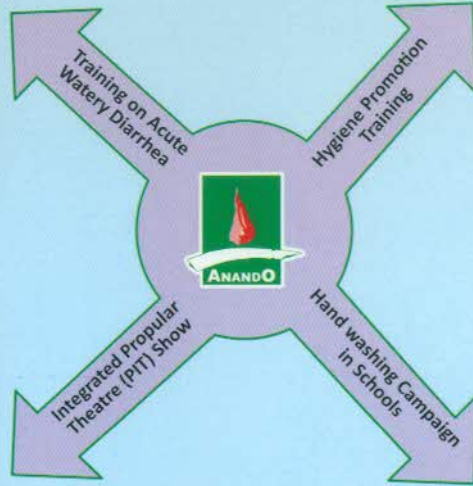

ACTIVITIES IN PICTURE