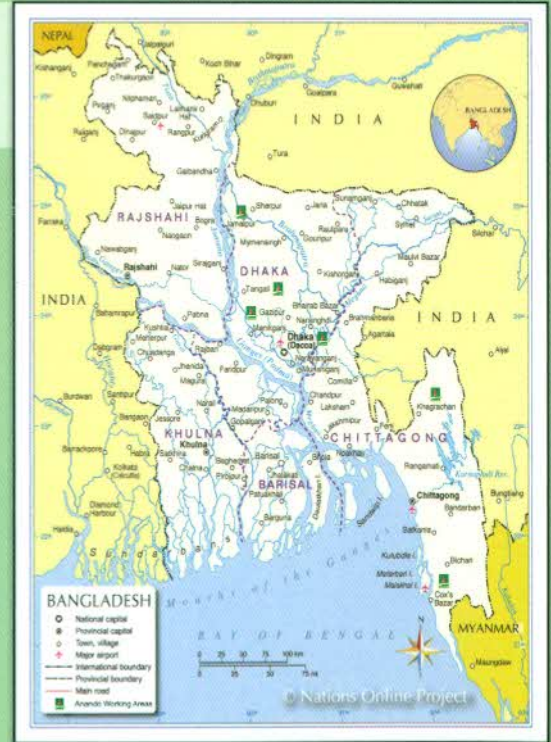

Rohingya Response

Ongoing Project

Integrated Service and Humanitarian Assistance for Vulnerable Rohingya Communities, in Cox's Bazar Bangladesh

- **Location** : Teknaf, Cox's Bazar.
- **Area Coverage** : Camp 24 (Leda A, B, C) & Camp 27 (A)
- **Beneficiary Coverage** : 8,178 Households
- **Project duration** : September 2018 – December 2019
- **Funded by** : Welthungerhilfe, Germany