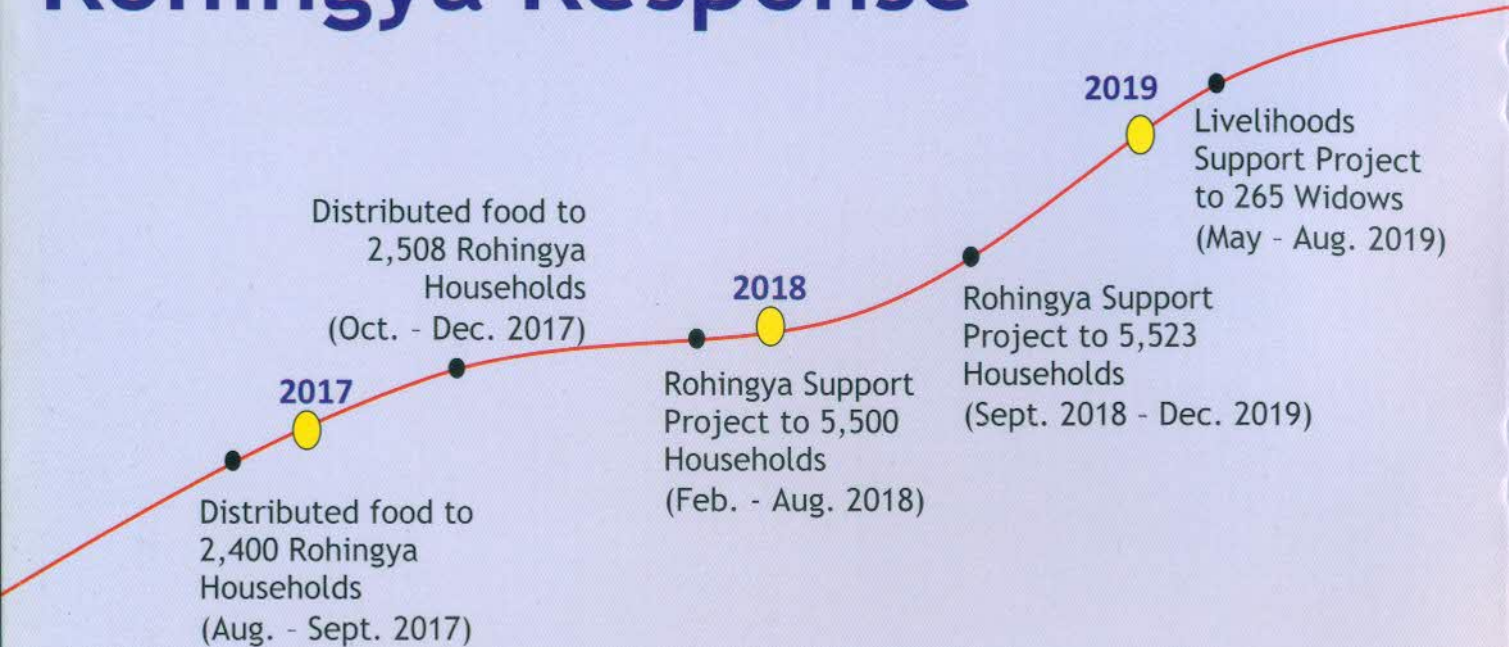

Rohingya Response

Ongoing Project

Integrated Service and Humanitarian Assistance for Vulnerable Rohingya Communities, in Cox's Bazar Bangladesh

- **Location** : Teknaf, Cox's Bazar.
- **Area Coverage** : Camp 24 (Leda A, B, C) & Camp 27 (A)
- **Beneficiary Coverage** : 8,178 Households
- **Project duration** : September 2018 – December 2019
- **Funded by** : Welthungerhilfe, Germany